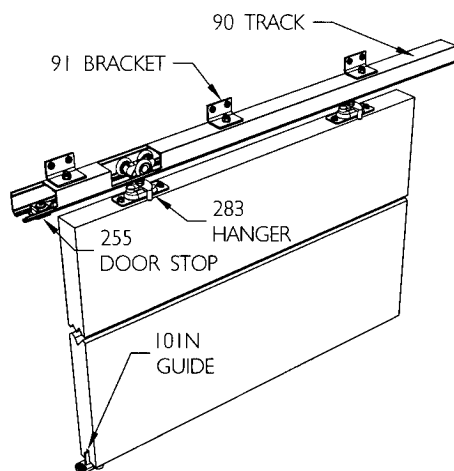

Trio 45

DOOR SPECIFICATION

- Maximum weight 45kg for 19mm minimum door thickness. Max. height 2400mm

STANDARD SETS AND PACKS

Sets suitable for sliding one door, comprising of track, brackets, 2 hangers, 2 door stops, guide, spanner and screws.

Min. and max. door widths	Track length	Ref. No.	Price \$
Up to 870mm	1700mm	T45/3	102.80
870mm-1220mm	2500mm	T45/4	118.60
1220mm-1520mm	3000mm	T45/5	130.60
Single door fittings pack		T45	59.80

COMPONENTS

1250mm track, aluminium, drilled	90-12	19.60
1700mm track, aluminium, drilled	90-17	26.80
2100mm track, aluminium, drilled	90-21	32.90
2500mm track, aluminium, drilled	90-25	39.10
3000mm track, aluminium, drilled	90-30	46.90
3805mm track, aluminium, drilled	90-38	59.60
5105mm track, aluminium, drilled	90-51	78.30
6000mm track, aluminium, drilled	90-60	93.50
Bracket, single, stainless steel with fasteners	91	3.80
Bracket, stainless steel with fasteners Qty 5 brackets	91/5	18.30
Bracket, stainless steel with fasteners Qty 8 brackets	91/8	29.30
Hanger for doors up to 45kg, Top plate 19mm	283S	19.70
Door stop	255	4.10
Spanner	320	2.10
Sawcut guide, nylon, with screws	101N	2.10