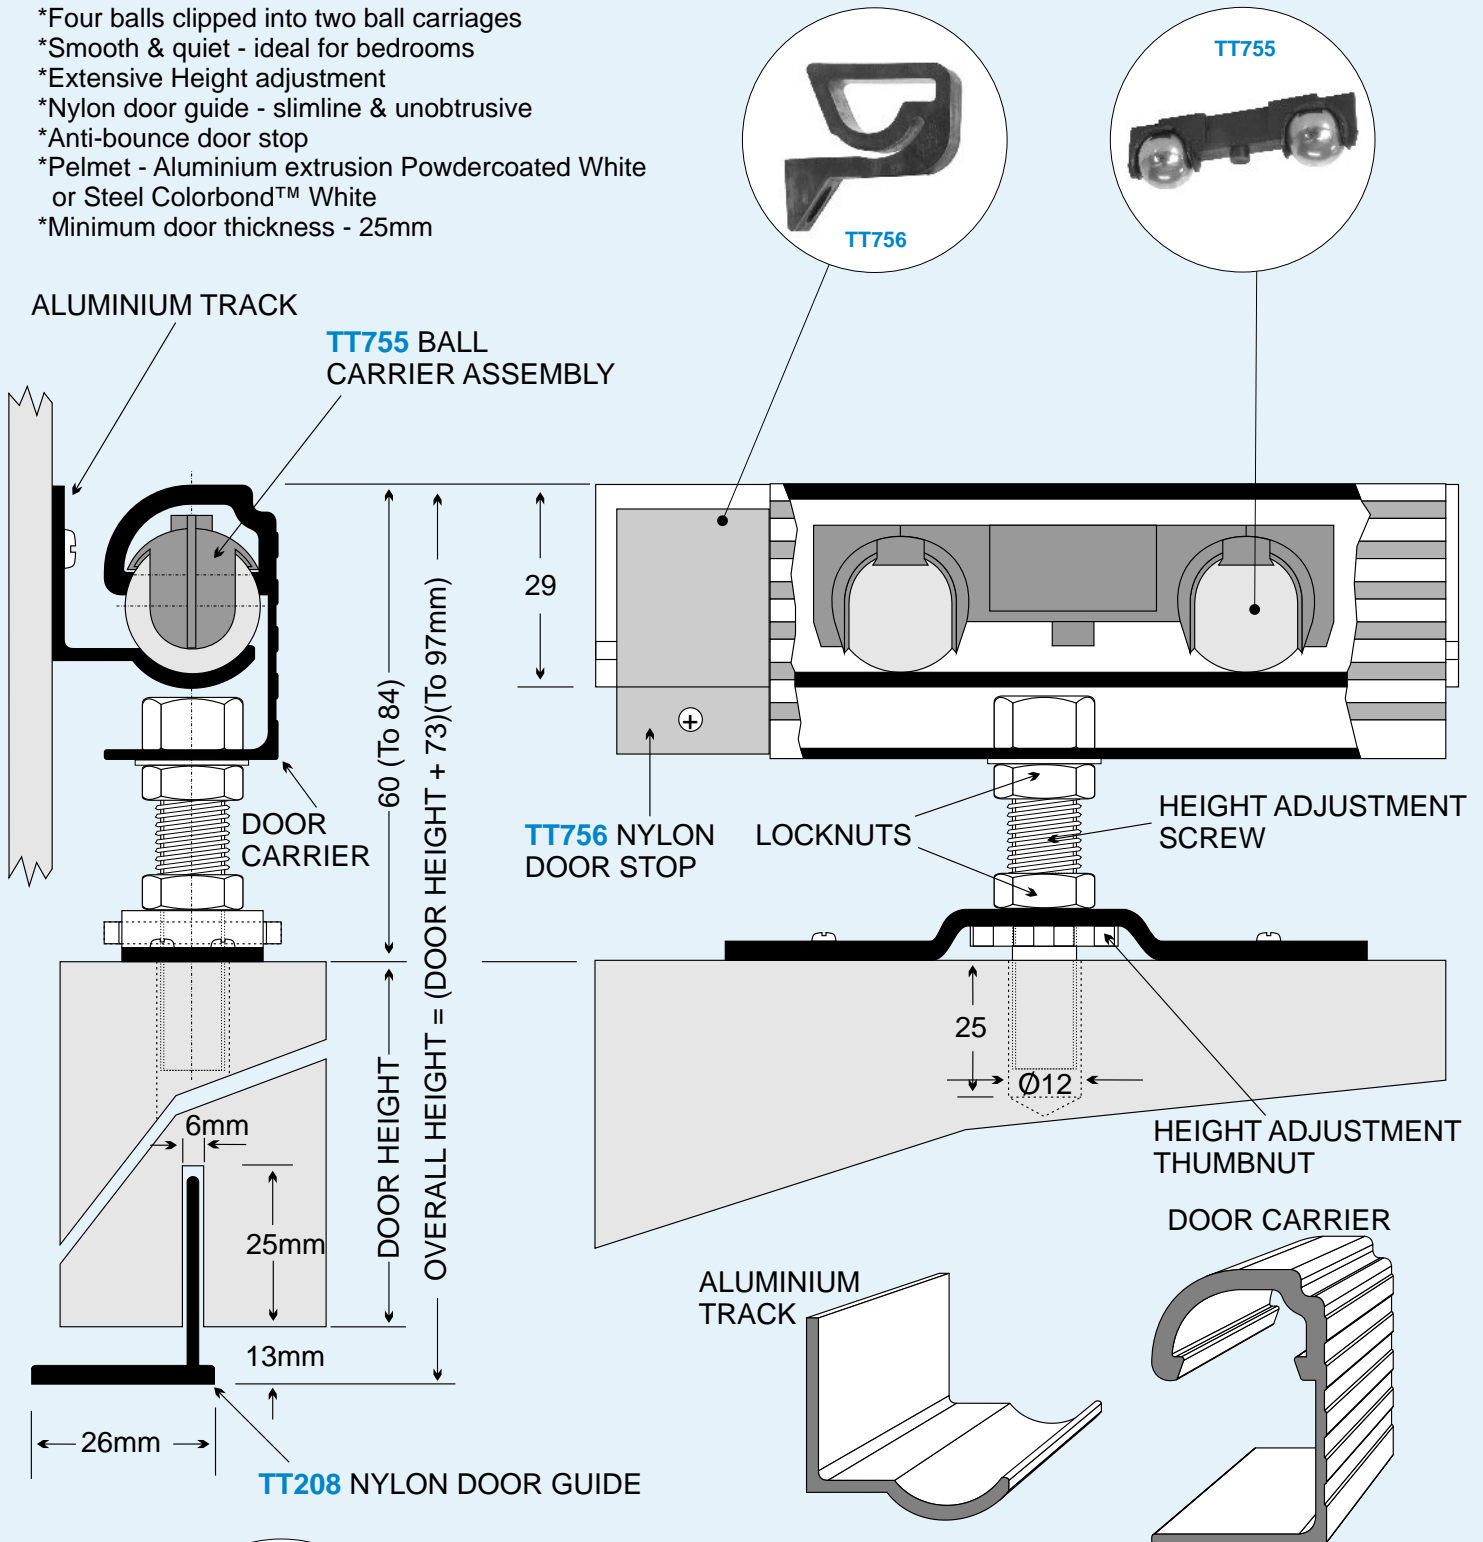

QUAD-BALL Sliding Door Track System

40kg Per Door

FEATURES:

- *Maximum load 40kg per door
- *Aluminium track and door carrier
- *Four balls clipped into two ball carriages
- *Smooth & quiet - ideal for bedrooms
- *Extensive Height adjustment
- *Nylon door guide - slimline & unobtrusive
- *Anti-bounce door stop
- *Pelmet - Aluminium extrusion Powdercoated White or Steel Colorbond™ White
- *Minimum door thickness - 25mm

P750	Packaged Set for Single Door in following sizes: 610-740, 760-920, 940-1070 or 1240-1370mm
P755	Pack of 1 TT755 Quad Ball Carrier Assembly
P756	Pack of 1 TT756 Quad Ball Nylon Door Stop
P677	Aluminium Pelmet Set - 1830 and 3660mm White
P679	Colorbond™ Pelmet Set - 1800 & 2400mm White
S208	Pack of 1 TT208 Standard Duty Door Guide